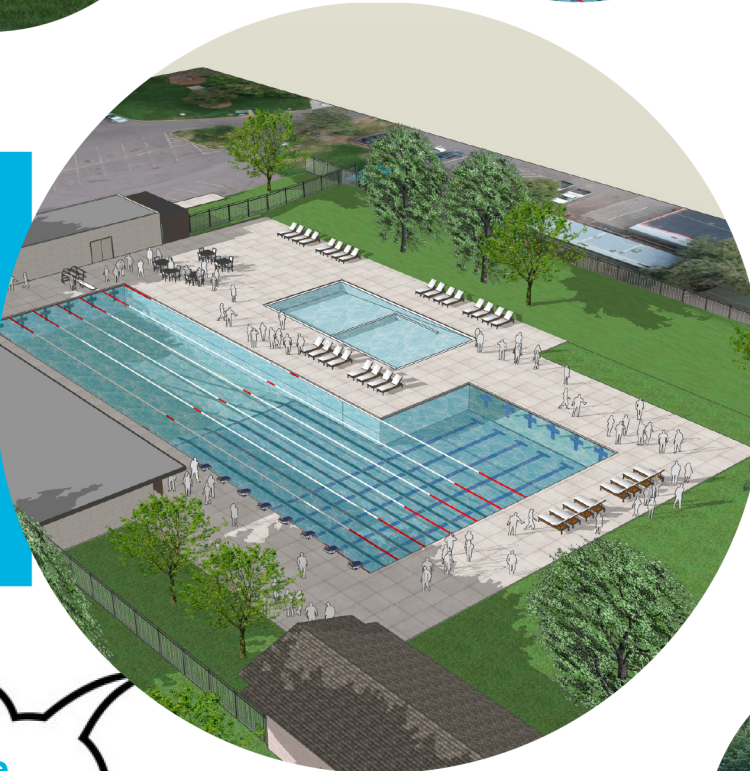

# What are the current plans for Congress Park?

*"The pool and its structures are important landmarks for our community. Keep the design as close to it is now as possible."*

Though most of the pool features need an update, the existing shade structure is in good condition and contains an important piece of public art. We're keeping it intact so it can remain a landmark for future generations.

*"We would love it if the kid's pool were larger with more seating."*

The new design features a youth pool that is 75% larger than the current children's pool, and we have added a new seating area.

The new bath house is classic, functional with timeless materials

*"Please include changing and locker areas for families"*

We heard the community loud and clear. The pool will be 50-meters with 6 lanes. It is also designed as an "L" shape, so it could include a 25 yard 6-lane lap pool for programs, lessons and play.

*"Include the north hill within the pool area, more lawn seating would be wonderful!"*

Done! We added 4 spacious family change rooms with benches and lockers.

*"Keep the 50 meter pool! And, if it can be larger, that would be great too."*