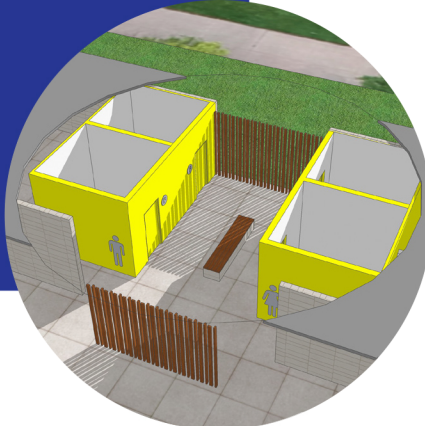

"Include the north hill within the pool area, more lawn seating would be wonderful!"

Done! We added 4 spacious family change rooms with benches and lockers.

"Keep the 50 meter pool! And, if it can be larger, that would be great too."