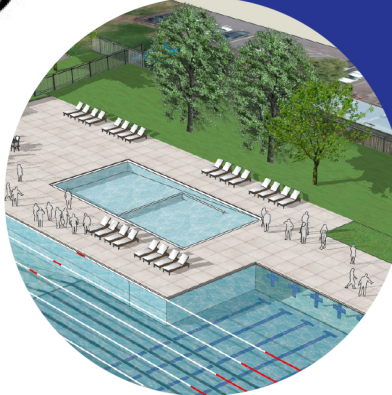

# What are the current plans for Congress Park?

*"The pool and its structures are important landmarks for our community. Keep the design as close to it is now as possible."*

Though most of the pool features need an update, the existing shade structure is in good condition and contains an important piece of public art. We're keeping it intact so it can remain a landmark for future generations.

*"We would love it if the kid's pool were larger with more seating."*

The new design features a youth pool that is 75% larger than the current children's pool, and we have added a new seating area.

The new bath house is classic, functional with timeless materials

*"Please include changing and locker areas for families"*

We heard the community loud and clear. The pool will be 50-meters with 6 lanes. It is also designed as an "L" shape, so it could include a 25 yard 6-lane lap pool for programs, lessons and play.